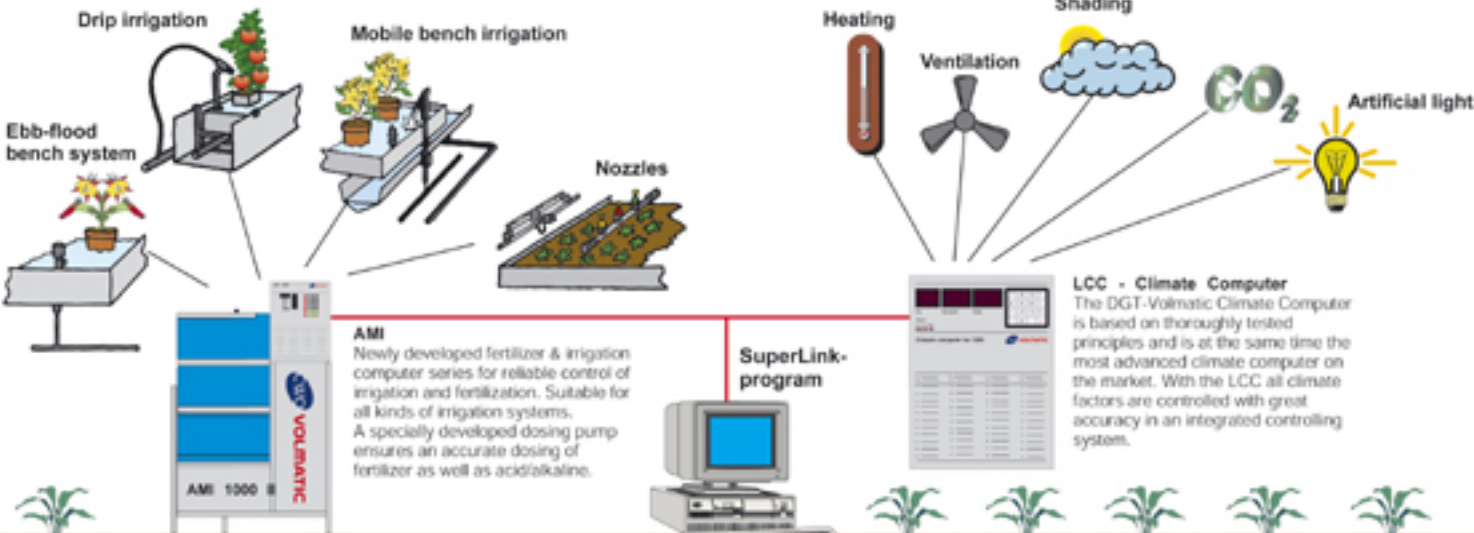

LCC 1200 - Totally Integrated System

Drip irrigation

Ebb-flood bench system

Mobile bench irrigation

Nozzles

Heating

Shading

CO₂

Artificial light

AMI

Newly developed fertilizer & irrigation computer series for reliable control of irrigation and fertilization. Suitable for all kinds of irrigation systems. A specially developed dosing pump ensures an accurate dosing of fertilizer as well as acid/alkaline.

SuperLink-program

LCC - Climate Computer

The DGT-Volmatic Climate Computer is based on thoroughly tested principles and is at the same time the most advanced climate computer on the market. With the LCC all climate factors are controlled with great accuracy in an integrated controlling system.